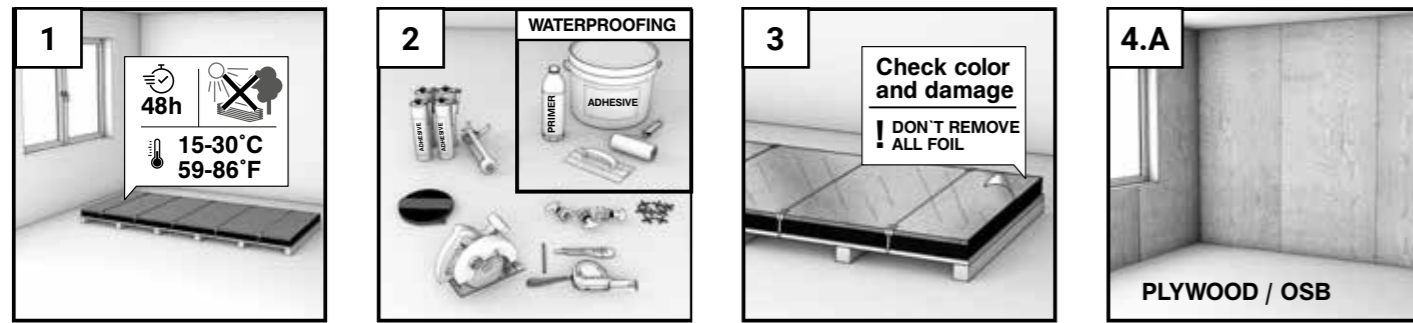

Installation Rocko Tiles

Wet & dry area installation