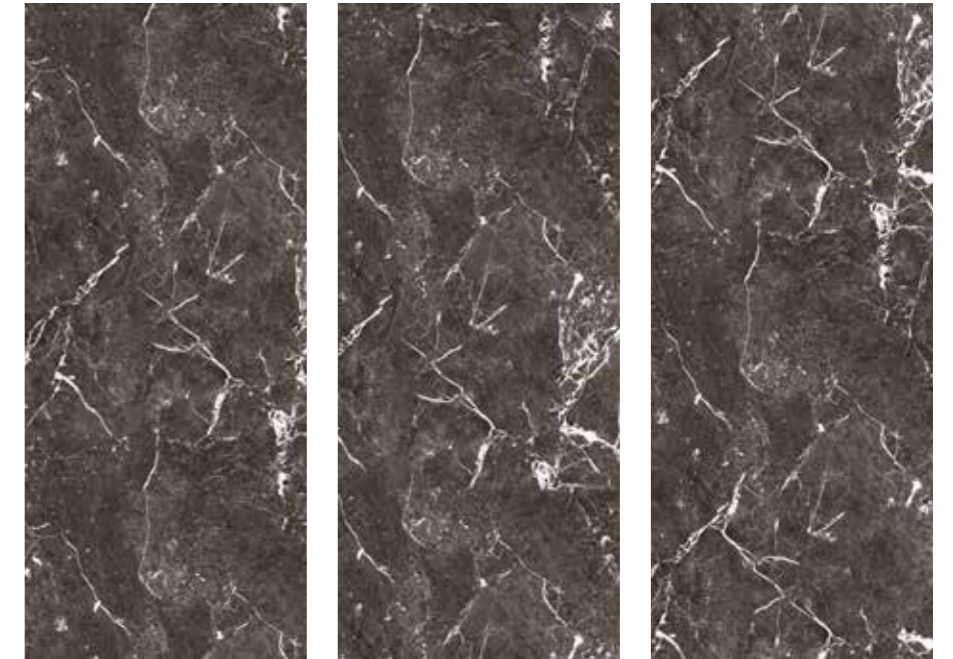

SENSOTOUCH