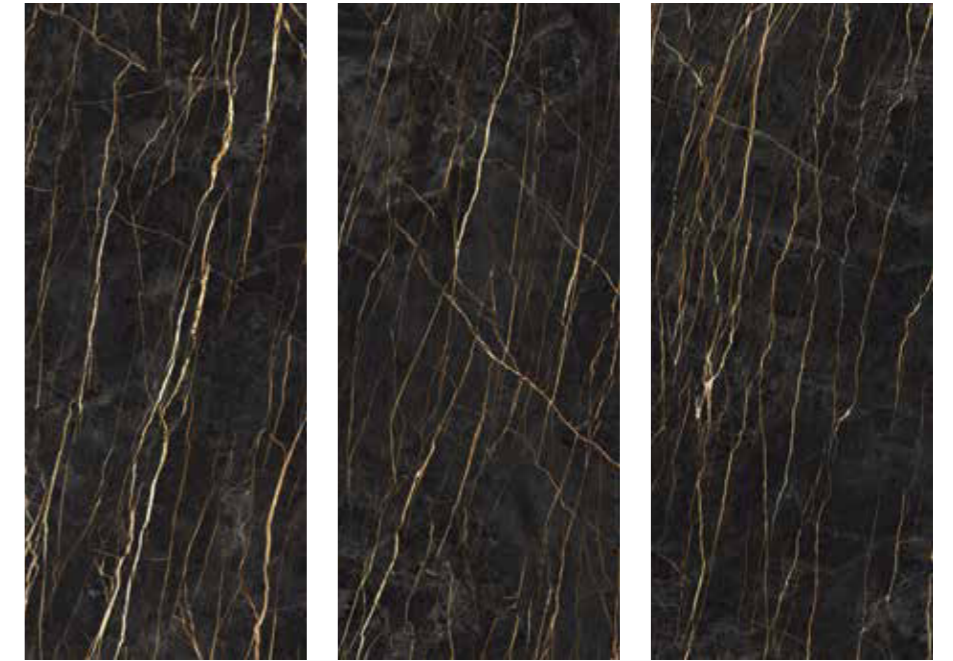

SENSOTOUCH