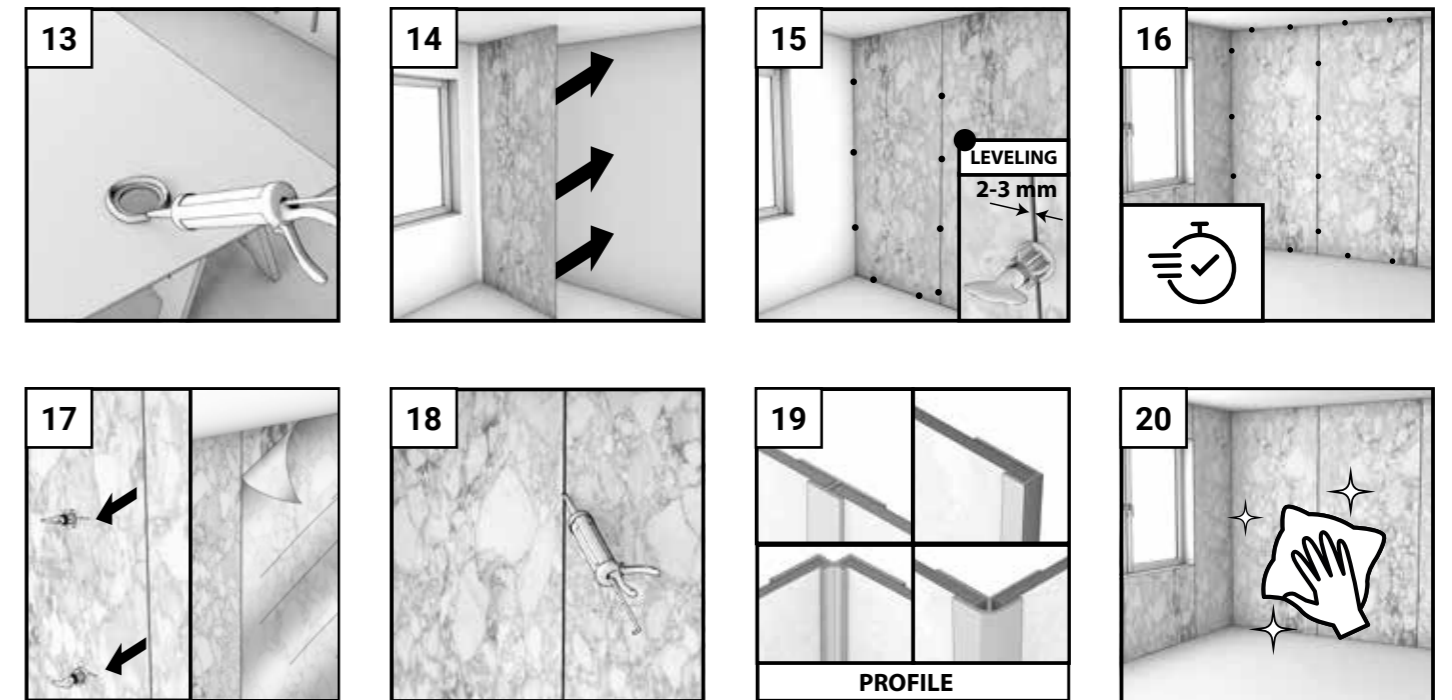

Installation Rocko Tiles

Wet & dry area installation