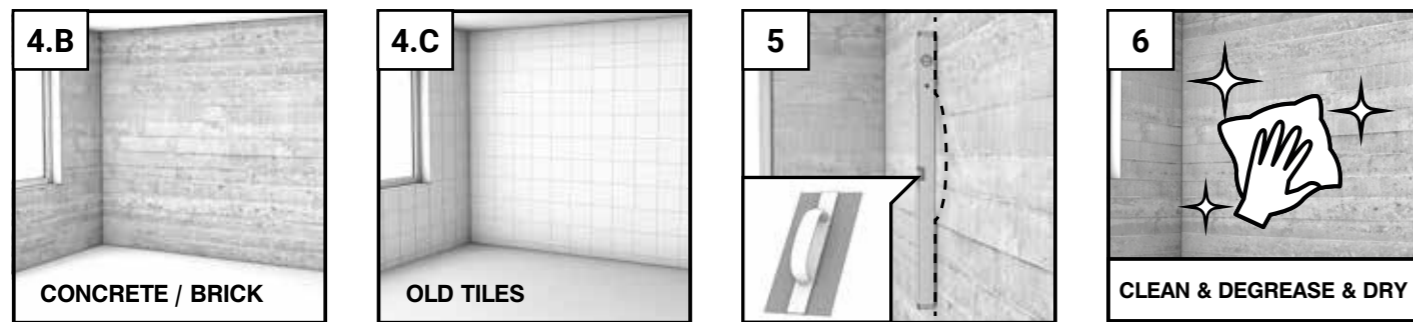

Installation Rocko Tiles

Wet & dry area installation