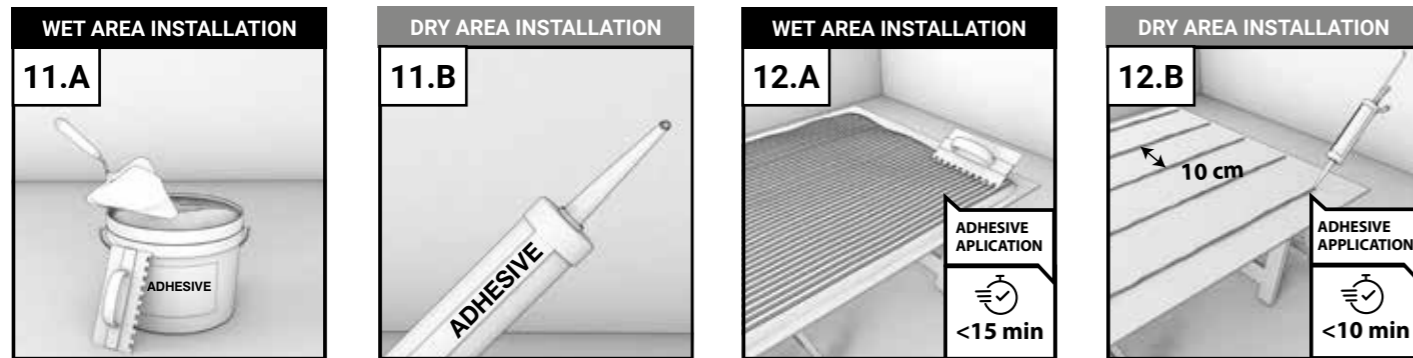

Installation Rocko Tiles

Wet & dry area installation