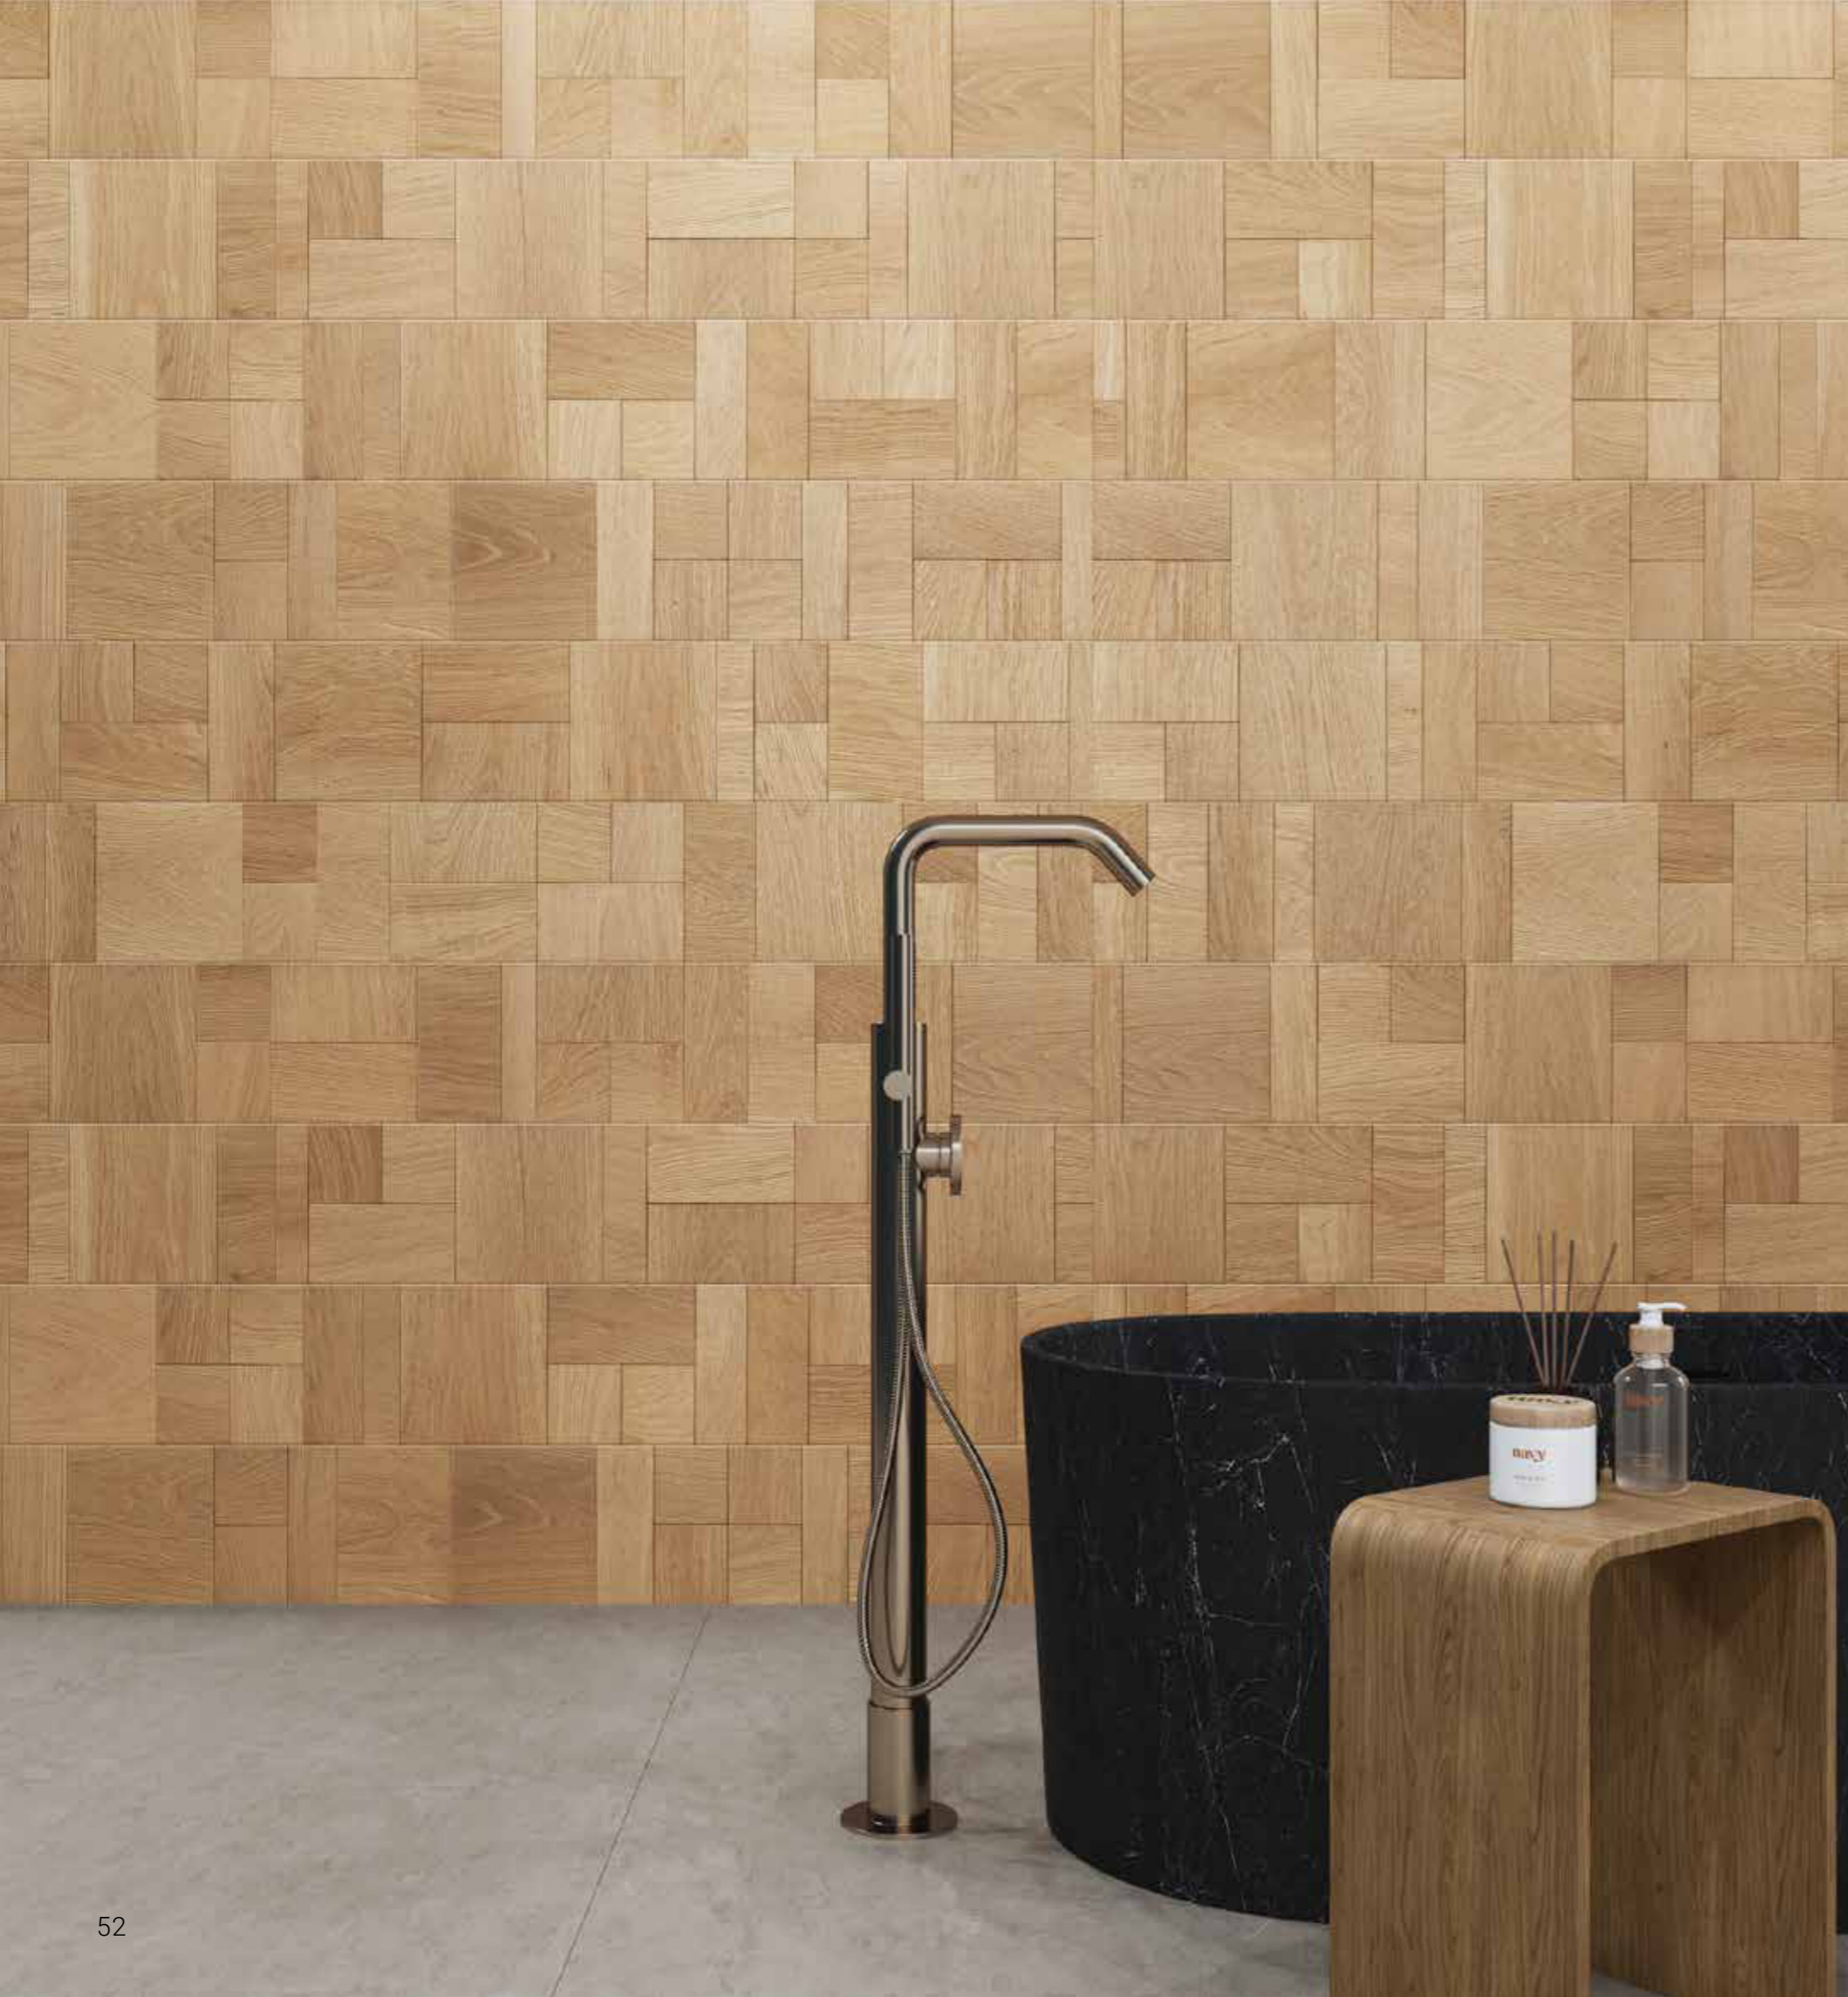

SENSOTOUCH

Patterns do not continue across tiles.

NEW

K365

Coast Evoke Oak

Flanders Oak texture,
2.800 x 1.230 x 4 mm

Patterns do not continue across tiles.

R265