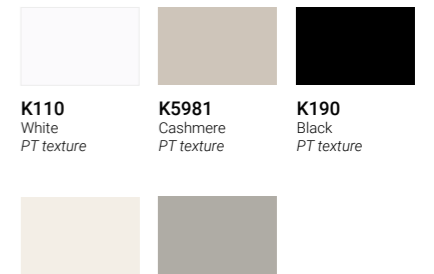

Color

K564 Almond PT texture
R166 Greige PT texture

Each design includes three unique faces. Patterns do not continue across tiles.

Texture: **SE** - Sensotouch **PT** - Peetah Stone
HG - High Gloss **FN** - Flanders Oak