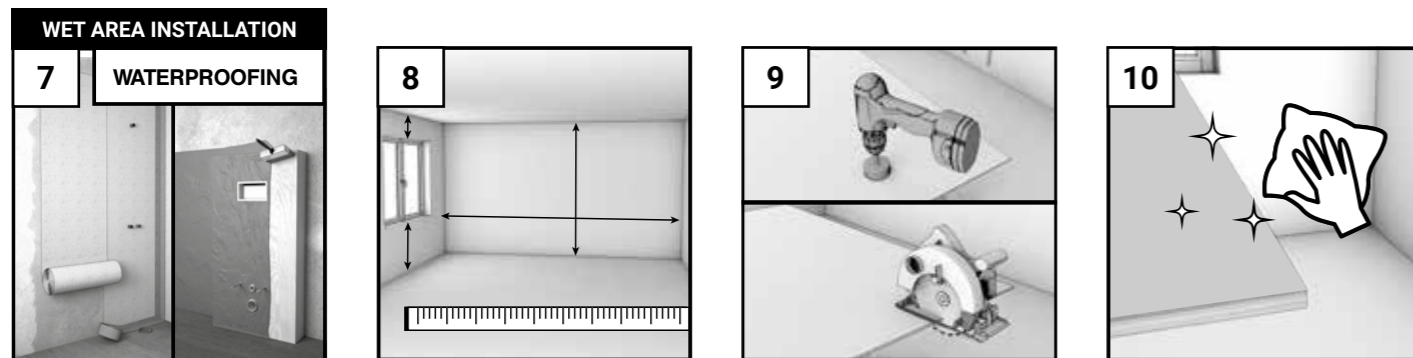

Installation Rocko Tiles

Wet & dry area installation